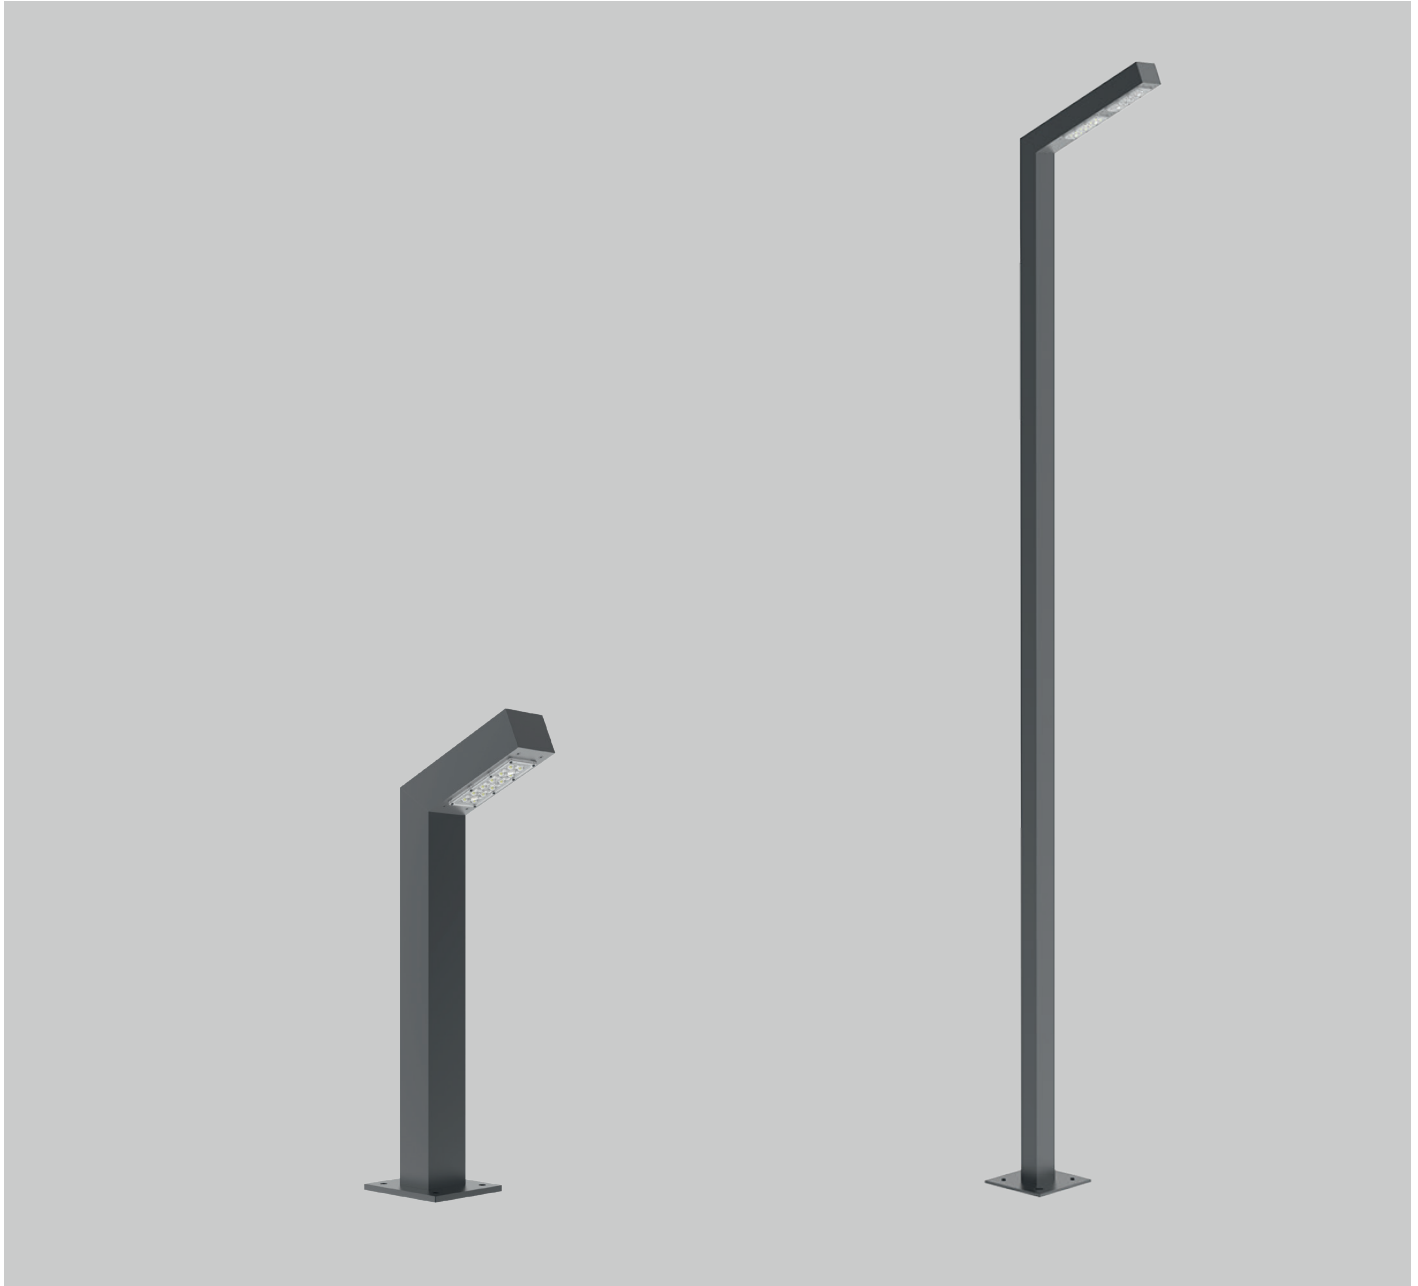

POLEALT 100

Outdoor IP65 bollard luminaire with lens optics. Top quality SMD LED module with colour consistency MacAdams 3, extensive portfolio of lumen ranges and CCTs. Standard EVG on/off or DALI driver on request. Body is made of aluminium. Standard colour RAL 7016 any other on request. Superior quality lens optics with wide selection of beam angles. Variety of lumen outputs and drivers allows to use this luminaire in different types of lighting projects: city roads, parks, residential areas, office building surroundings, pedestrian routes, bicycle paths. Mounting holes are prepared for standard concrete footings available in the market, please contact our sales team for details. Custom made foots available on request. Standard luminaire is not intended for use in increased corrosivity category environment, e.g. with increased salt concentration. Extra corrosion protection is available on request. Luminous flux & Luminaire Power tolerance up to 10%. System power consumption depends on components used. Luminous efficacy depends on type of LED's, electronics, optics and diffusor. The most up to date technical parameters can be found on our website and in database of LDT files.