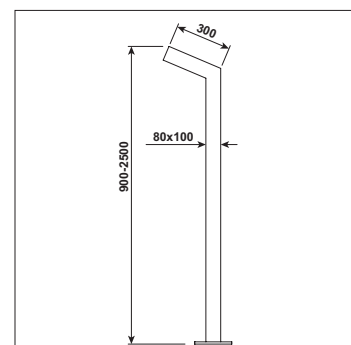

Lighting direction

PDF datasheet:

POLEALT 100

Mounting:	Ground mounting
Body material:	Aluminium
Colour:	Standard anthracite grey RAL 7016, other RAL colours on request
Lumen output:	Standard up to 5000 lm, any other on request
LED module:	Signify (Philips), Tridonic or equivalent SMD LED module
Colour temperature:	3000/4000K, other on request
Colour Rendering:	CRI>80 in standard, other on request
Driver:	EVG on-off, DALI, other on request
Wireless control:	On request
Daylight/Occupancy sensor:	On request
Emergency unit:	N/A
Operating temperature range:	-30°C ... +45°C
IP Class:	IP65 in standard
Power:	220-240V 50/60Hz
Lighting direction:	Direct lighting
Light distribution:	Symmetric/asymmetric
Optics:	Lens
Beam angle:	Wide selection of optics - please refer to our LDT database
Diffuser:	PMMA clear acrylic
Warranty:	5 Years standard warranty

POLEALT 100 ground mounted luminaire

All current index numbers, lumen outputs, power consumption and many other technical information are available in our 2024 pricelist.

Basic dimensions

Basic dimensions