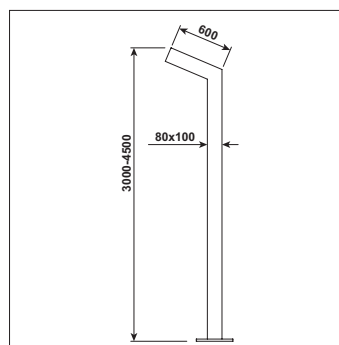

Lighting direction

PDF datasheet:

POLEALT 100

Mounting:	Ground mounting
Body material:	Aluminium
Colour:	Standard anthracite grey RAL 7016, other RAL colours on request
Lumen output:	Standard up to 5000 lm, any other on request
LED module:	Signify (Philips), Tridonic or equivalent SMD LED module
Colour temperature:	3000/4000K, other on request
Colour Rendering:	CRI>80 in standard, other on request
Driver:	EVG on-off, DALI, other on request
Wireless control:	On request
Daylight/Occupancy sensor:	On request
Emergency unit:	N/A
Operating temperature range:	-30°C ... +45°C
IP Class:	IP65 in standard
Power:	220-240V 50/60Hz
Lighting direction:	Direct lighting
Light distribution:	Symmetric/asymmetric
Optics:	Lens
Beam angle:	Wide selection of optics - please refer to our LDT database
Diffuser:	PMMA clear acrylic
Warranty:	5 Years standard warranty

POLEALT 100 ground mounted luminaire

All current index numbers, lumen outputs, power consumption and many other technical information are available in our 2024 pricelist.

Basic dimensions

Basic dimensions